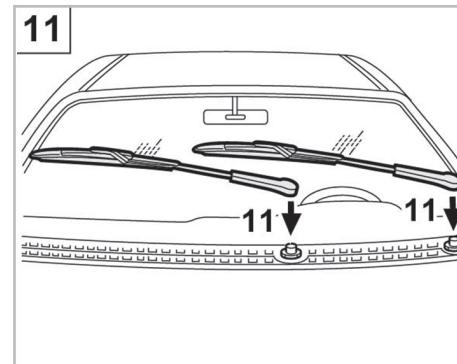

COMFORT

particle filter

698165

FH415

PA

FOR
OPEL

CORSA B A/C- (03/93 > 08/00) / TIGRA A/C- (10/94 >)

WANT TO
KNOW MORE?