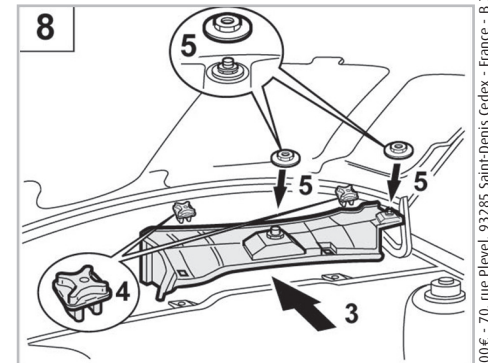

COMFORT

particle filter

698165

FH415

PA

FOR
OPEL

CORSA B A/C- (03/93 > 08/00) / TIGRA A/C- (10/94 >)

WANT TO
KNOW MORE?