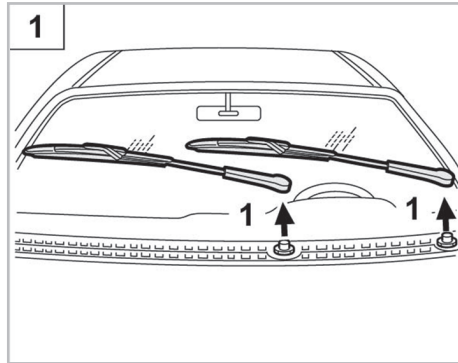

COMFORT

particle filter

698165

FH415

PA

FOR
OPEL

CORSA B A/C- (03/93 > 08/00) / TIGRA A/C- (10/94 >)

WANT TO
KNOW MORE?