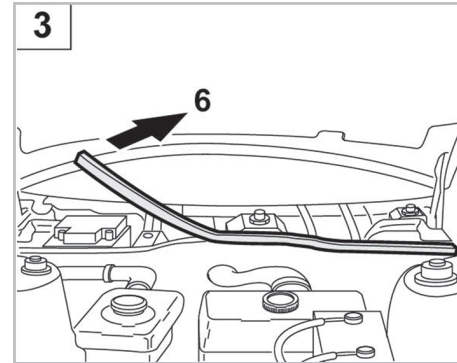

COMFORT

particle filter

698165

FH415

PA

FOR
OPEL

CORSA B A/C- (03/93 > 08/00) / TIGRA A/C- (10/94 >)

WANT TO
KNOW MORE?