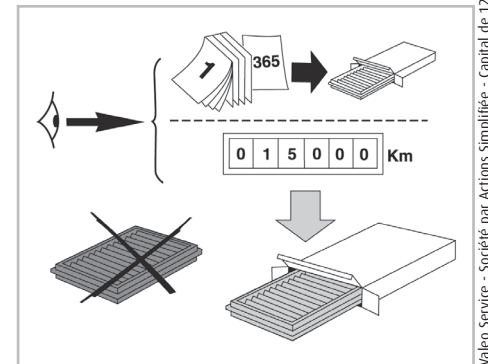

COMFORT

particle filter

698165

FH415

PA

FOR
OPEL

CORSA B A/C- (03/93 > 08/00) / TIGRA A/C- (10/94 >)

WANT TO
KNOW MORE?