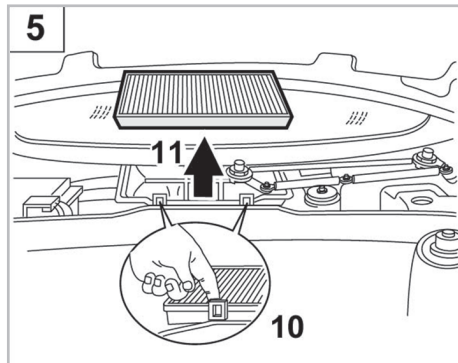

COMFORT

particle filter

698165

FH415

PA

FOR
OPEL

CORSA B A/C- (03/93 > 08/00) / TIGRA A/C- (10/94 >)

WANT TO
KNOW MORE?