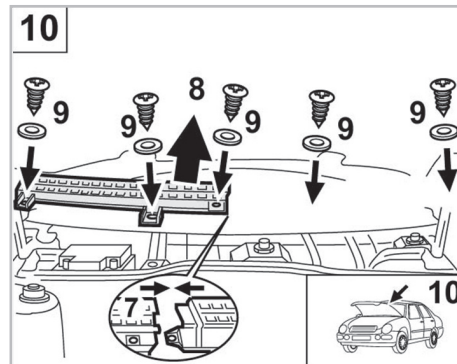

COMFORT

particle filter

698165

FH415

PA

FOR
OPEL

CORSA B A/C- (03/93 > 08/00) / TIGRA A/C- (10/94 >)

WANT TO
KNOW MORE?