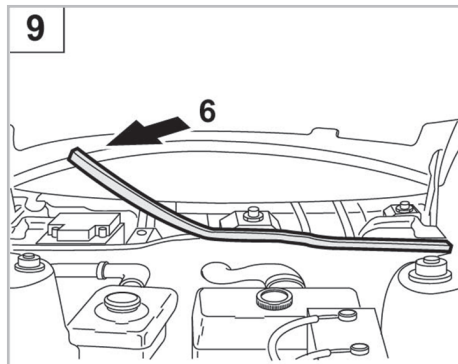

COMFORT

particle filter

698165

FH415

PA

FOR
OPEL

CORSA B A/C- (03/93 > 08/00) / TIGRA A/C- (10/94 >)

WANT TO
KNOW MORE?