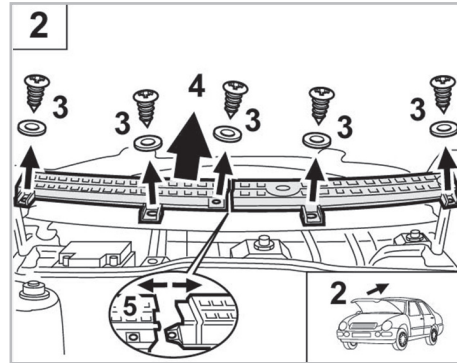

COMFORT

particle filter

698165

FH415

PA

FOR
OPEL

CORSA B A/C- (03/93 > 08/00) / TIGRA A/C- (10/94 >)

WANT TO
KNOW MORE?