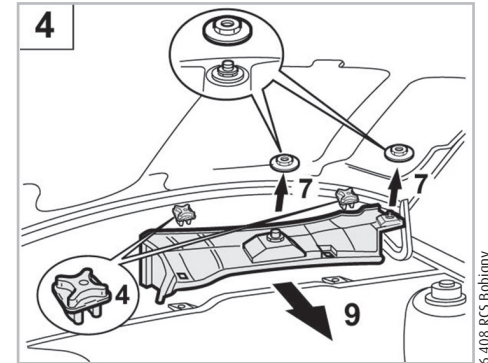

COMFORT

particle filter

698165

FH415

PA

FOR
OPEL

CORSA B A/C- (03/93 > 08/00) / TIGRA A/C- (10/94 >)

WANT TO
KNOW MORE?