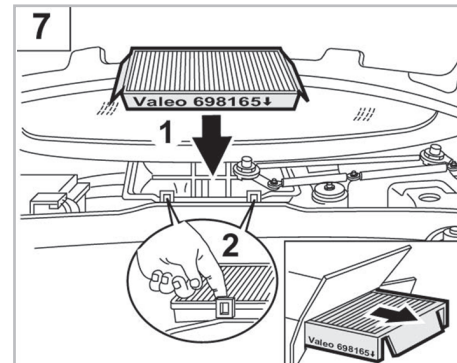

COMFORT

particle filter

698165

FH415

PA

FOR
OPEL

CORSA B A/C- (03/93 > 08/00) / TIGRA A/C- (10/94 >)

WANT TO
KNOW MORE?